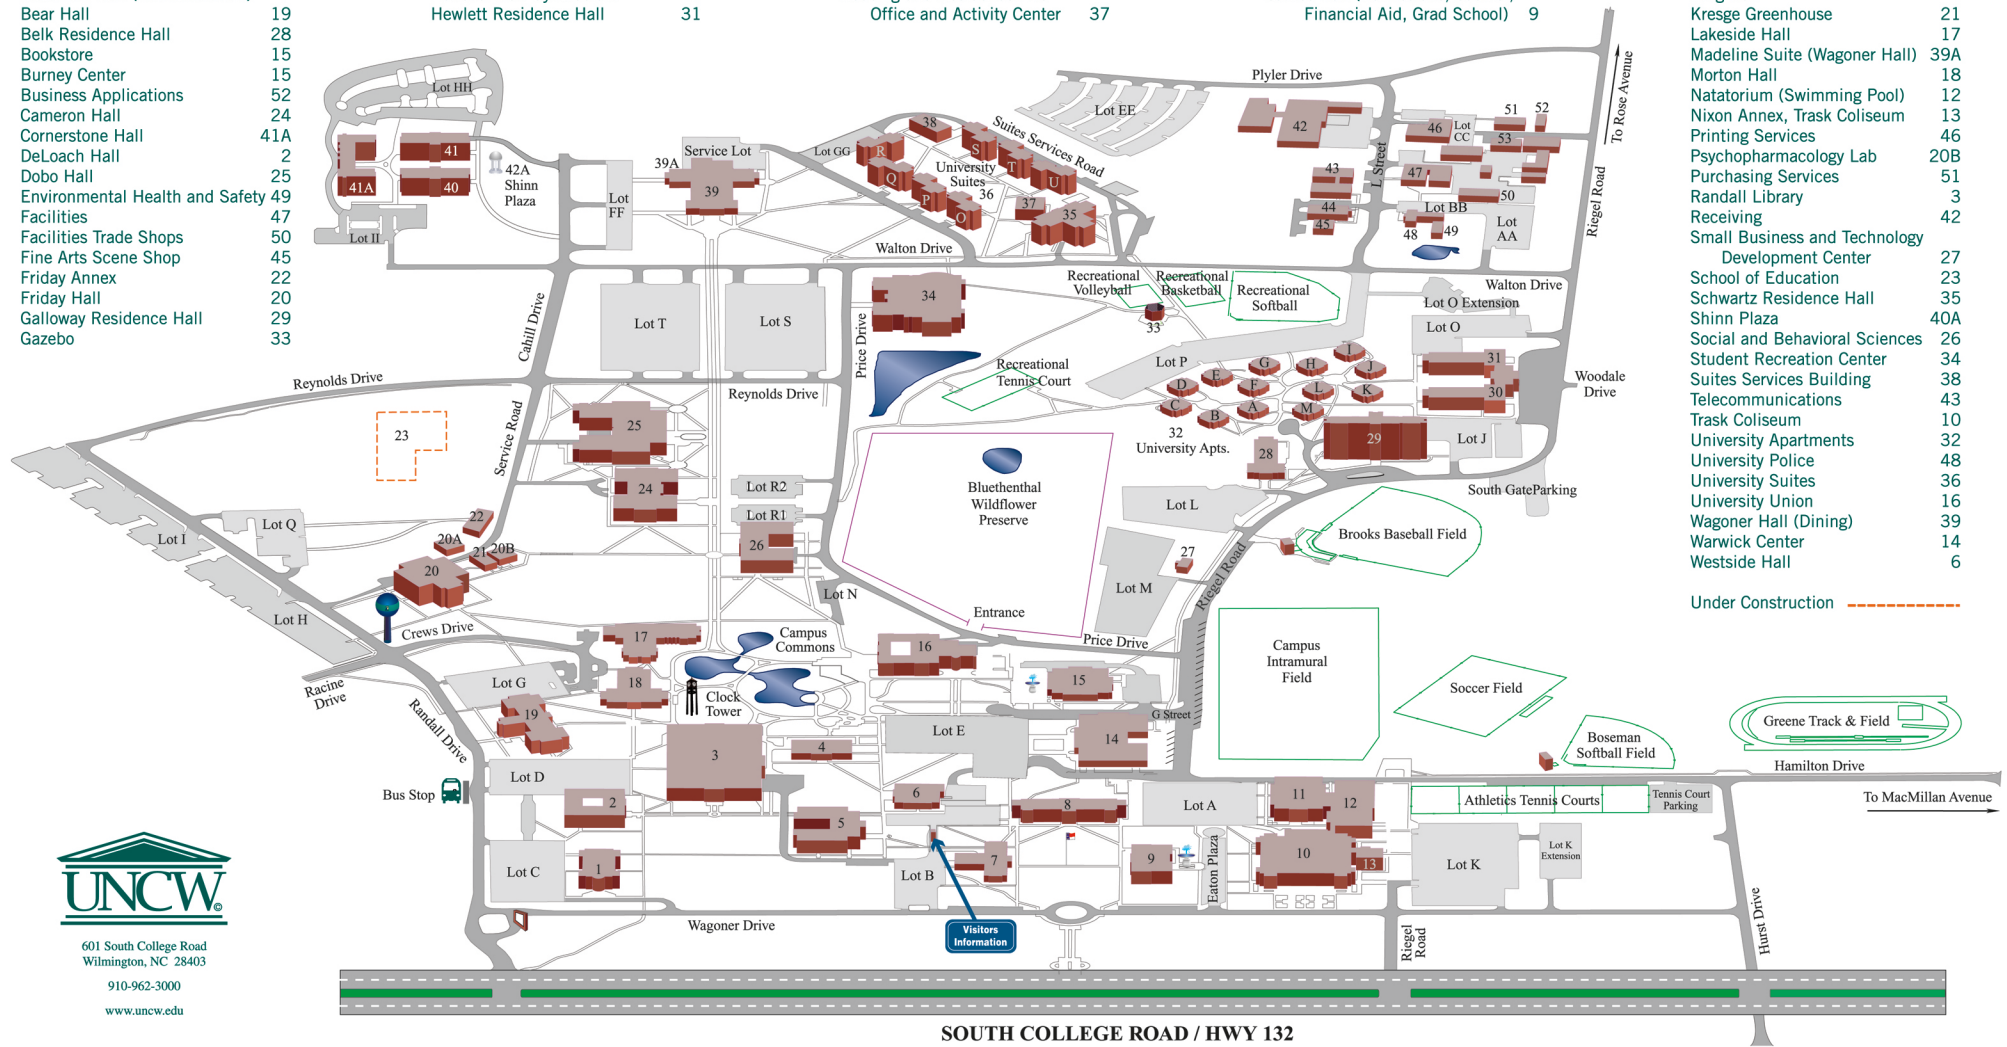

MAIN CAMPUS LEGEND

Academic Support Center	44	Grad Student Offices	20A	Hoggard Hall	8	Housing Warehouse	53	Kenan Auditorium	1
Admissions (James Hall)	9	Graham Residence Hall	30	Honors House	41	International House	40	Kenan Hall	5
Alderman Hall (Administration)	7	Hanover Hall Gymnasium	11	Housing and Residence Life		James Hall (Admissions, Cashier, Financial Aid, Grad School)	9	King Hall	4
Bear Hall	19	Hewlett Residence Hall	31	Office and Activity Center	37			Kresge Greenhouse	21
Belk Residence Hall	28							Lakeside Hall	17
Bookstore	15							Madeline Suite (Wagoner Hall)	39A
Burney Center	15							Morton Hall	18
Business Applications	52							Natorium (Swimming Pool)	12
Cameron Hall	24							Nixon Annex, Trask Coliseum	13
Cornerstone Hall	41A							Printing Services	46
DeLoach Hall	2							Psychopharmacology Lab	20B
Dobo Hall	25							Purchasing Services	51
Environmental Health and Safety	49							Randall Library	3
Facilities	47							Receiving	42
Facilities Trade Shops	50							Small Business and Technology Development Center	27
Fine Arts Scene Shop	45							School of Education	23
Friday Annex	22							Schwartz Residence Hall	35
Friday Hall	20							Shinn Plaza	40A
Galloway Residence Hall	29							Social and Behavioral Sciences	26
Gazebo	33							Student Recreation Center	34

Under Construction - - - - -

601 South College Road
Wilmington, NC 28403
910-962-3000
www.uncw.edu

SOUTH COLLEGE ROAD / HWY 132